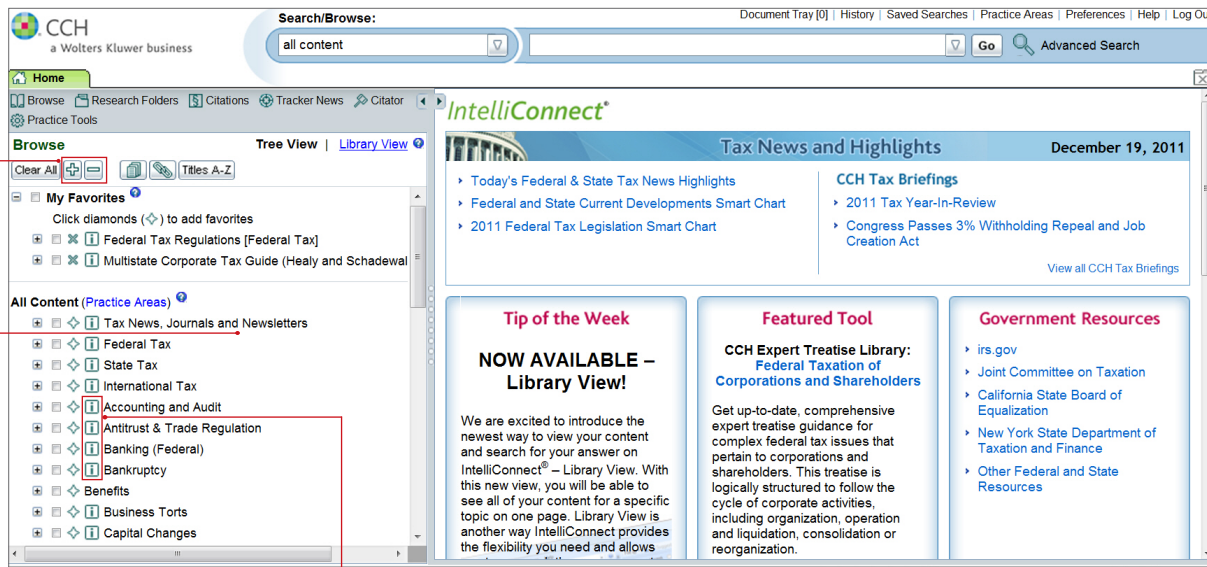

Quickly expand and collapse the Browse Tree with + and - icons.

Explore more of the Browse Tree without manually moving the divider.

Information buttons describe what is contained in each level of the tree and/or publication.

Search for citations right from the search bar.