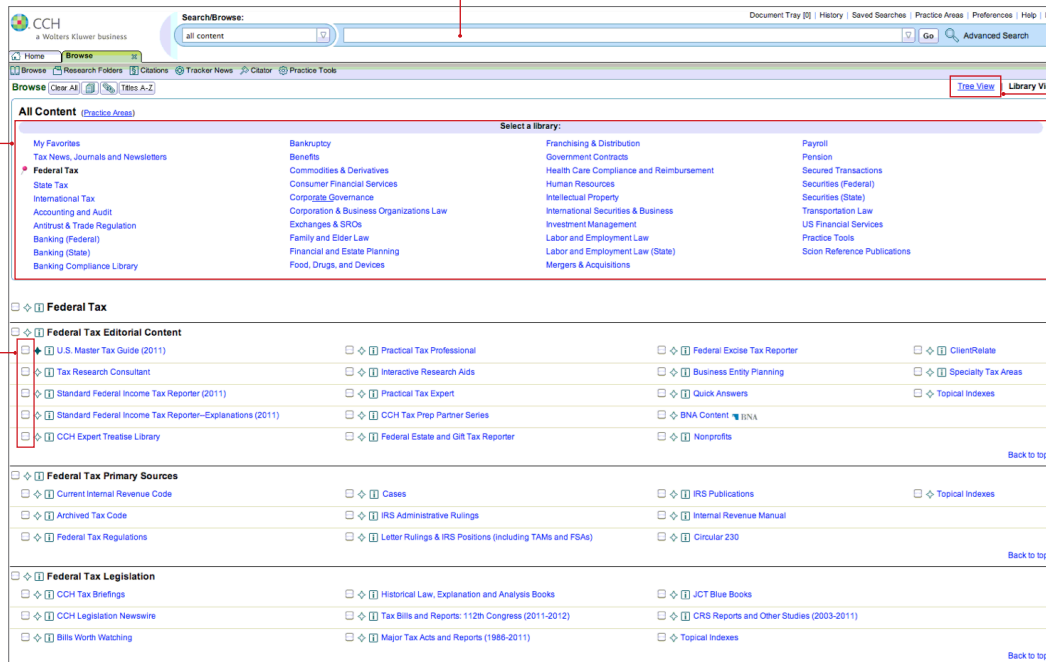

### Introducing Library View

Library View is the newest way to view your content and search for your answer on IntelliConnect. With this new view, you will be able to see all of your content for a specific topic **on one page**. For example, you can view a list of all of your "Federal" publications and subscriptions, allowing you to easily filter through your content for the answer you need. And "jump to" links enable you to quickly switch from topic to topic (or from Federal to State to International content, etc.). From each page, you can check the box next to any or all of the publications and run a search, or you can "menu-walk" to a document in a specific publication, such as an explanation in the Standard Federal Tax Reporter — it's up to you.

Library View is another way IntelliConnect provides the flexibility you need to research the way you want!

Quickly expand and collapse the Browse Tree with + and - icons.

Explore more of the Browse Tree without manually moving the divider.

Information buttons describe what is contained in each level of the tree and/or publication.

Search for citations right from the search bar.

"Jump to" links enable you to quickly switch from topic to topic.